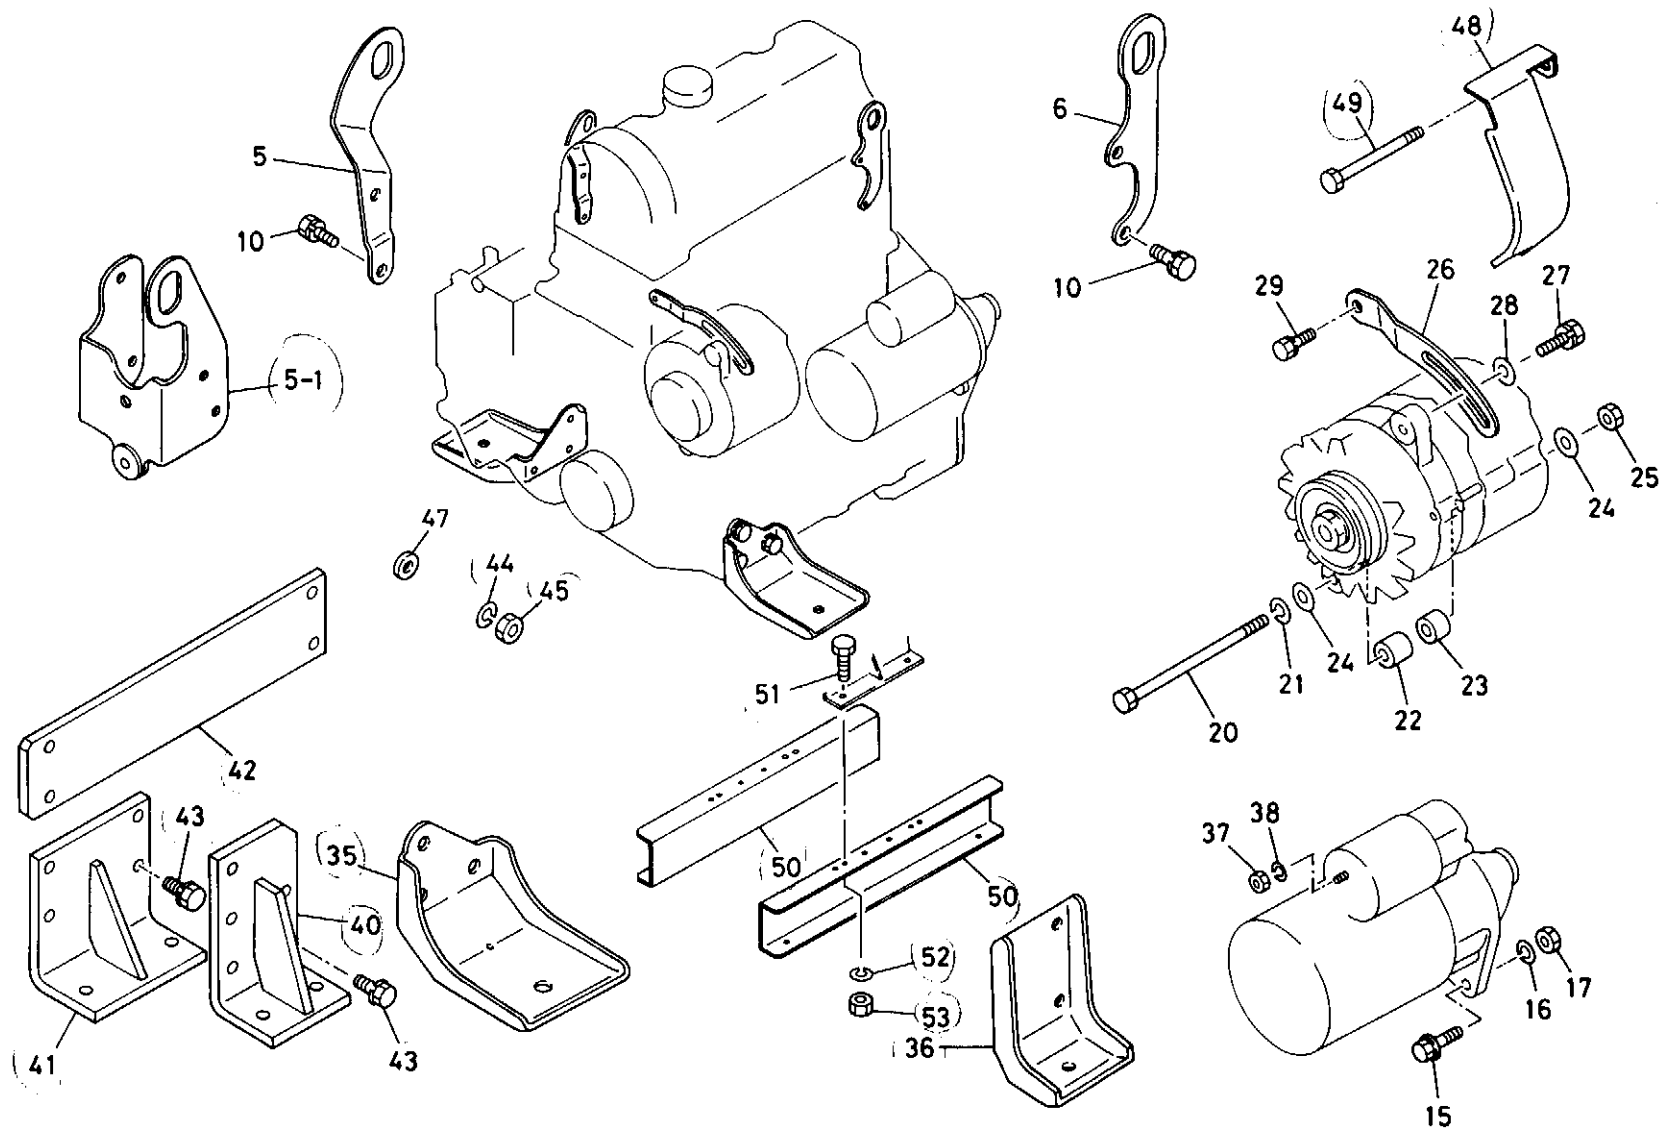

ENGINE HANGER & FIXING PARTS