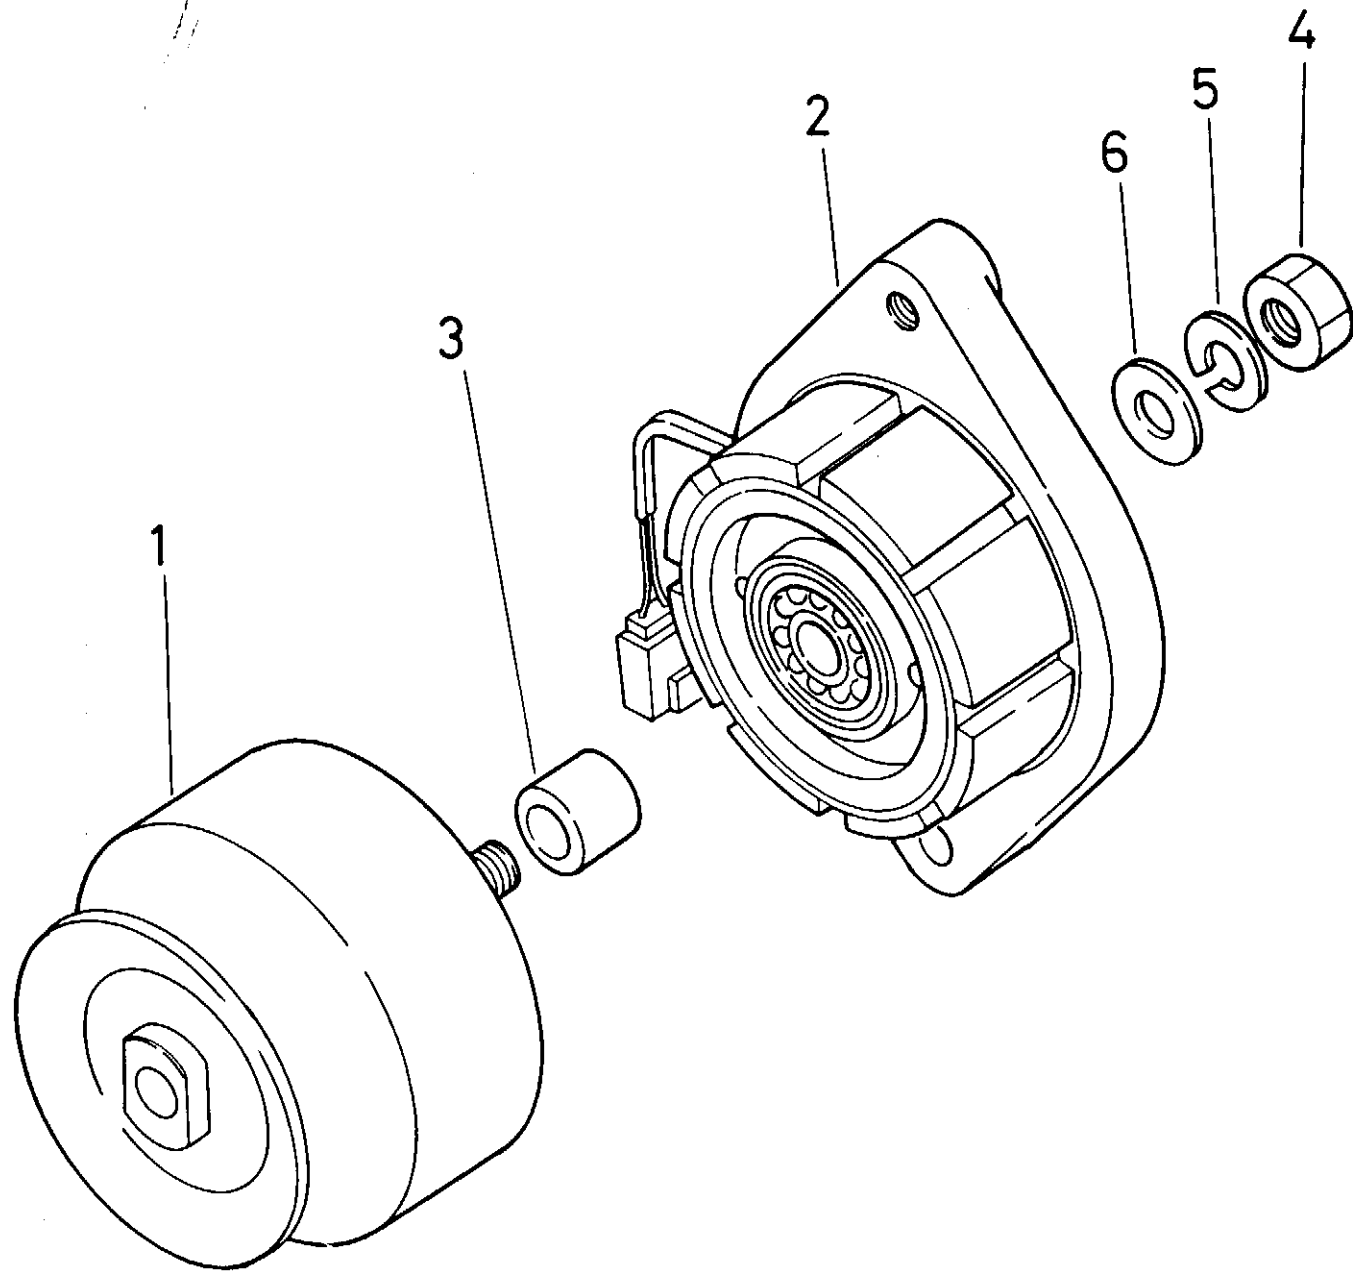

GENERATOR (HITACHI)