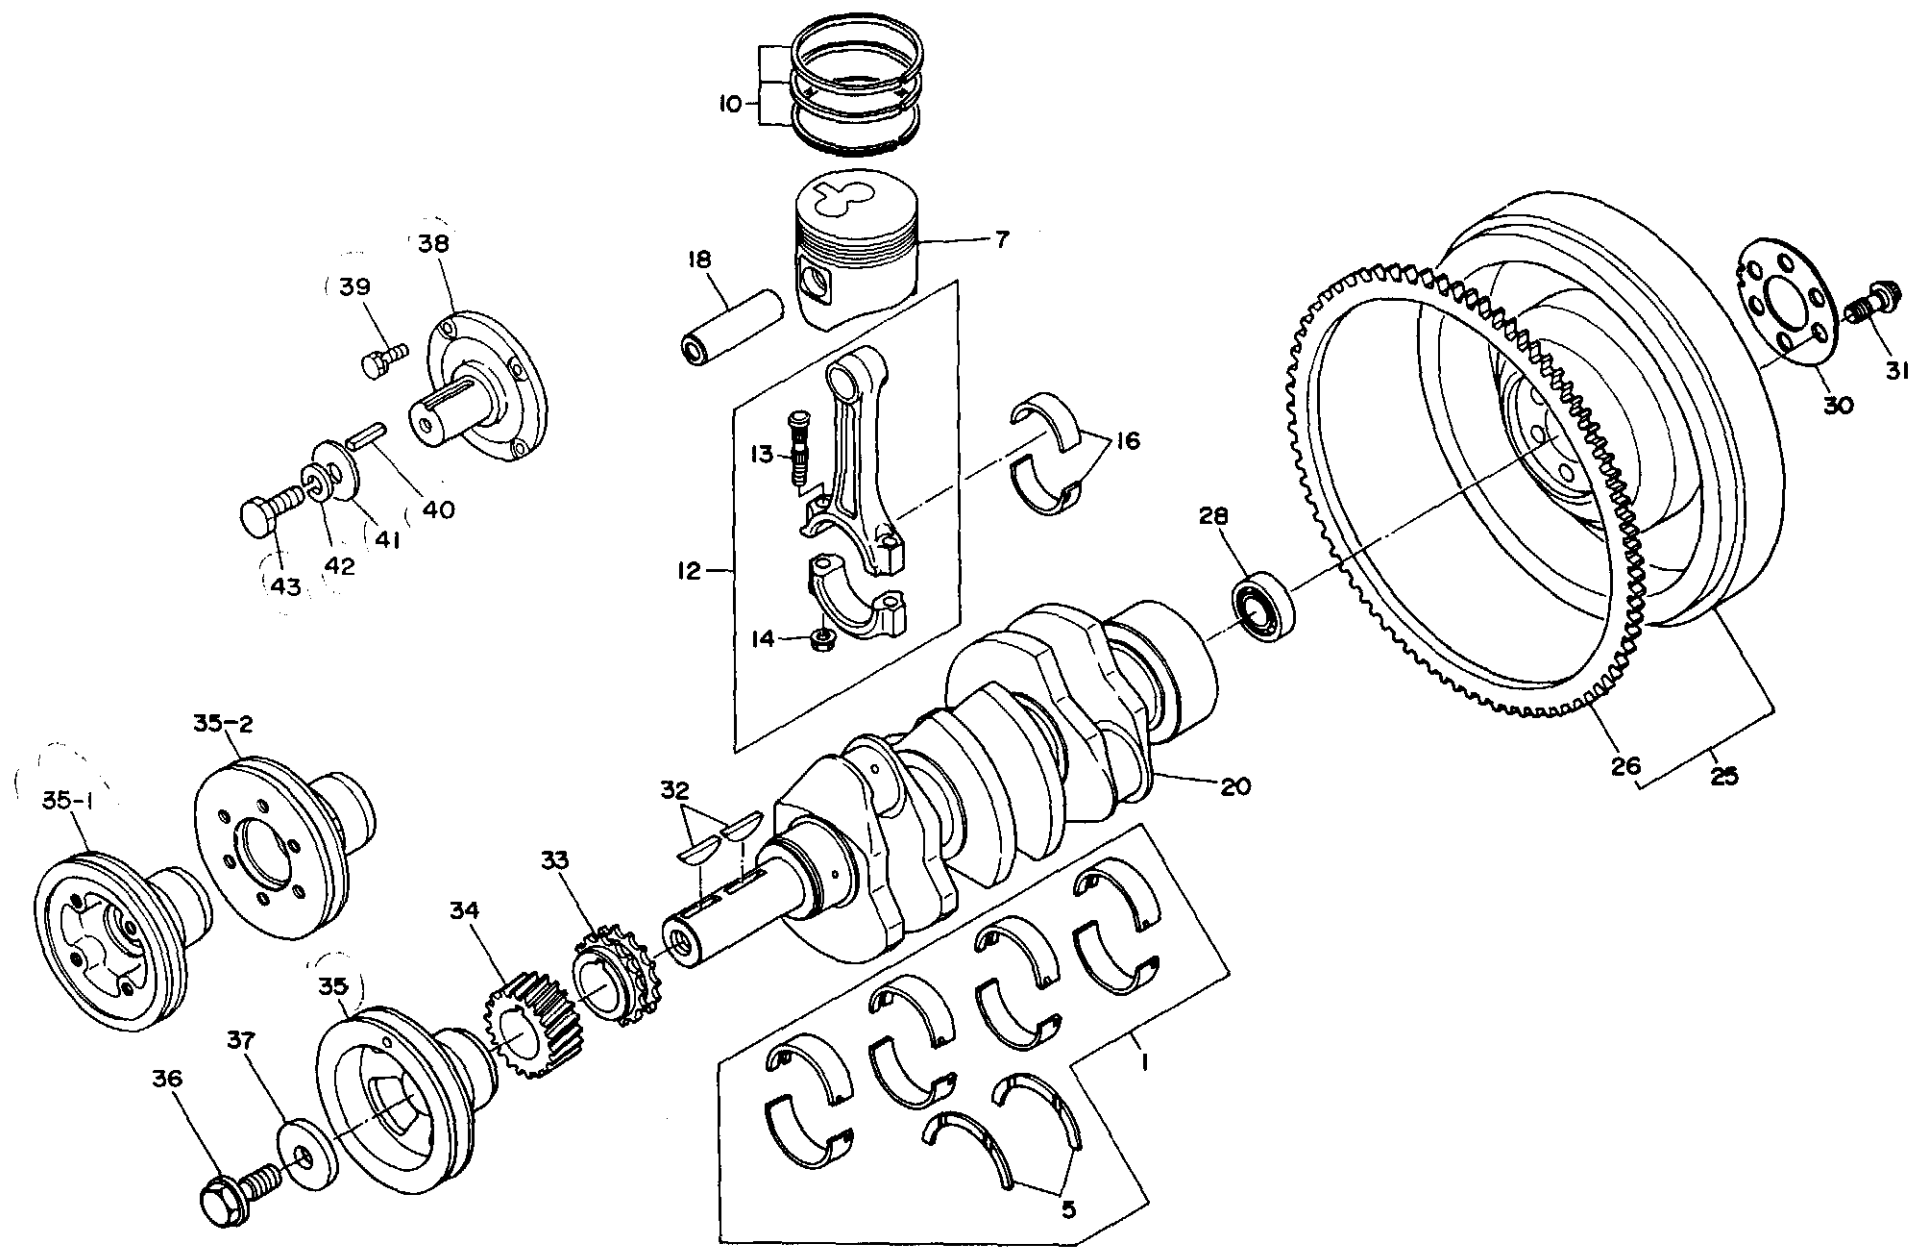

OIL PAN & OTHER PARTS (OIL LEVEL GAUGE, AIR BREATHER)

MEMO

6

6-1

OIL PUMP & FIXING PARTS

MEMO

CRANK SHAFT, CRANK BRG., PISTON, CONN. ROD & FLY WHEEL

VALVE MECHANISM (CAM SHAFT, IDLE GEAR, ROCKER ARM)