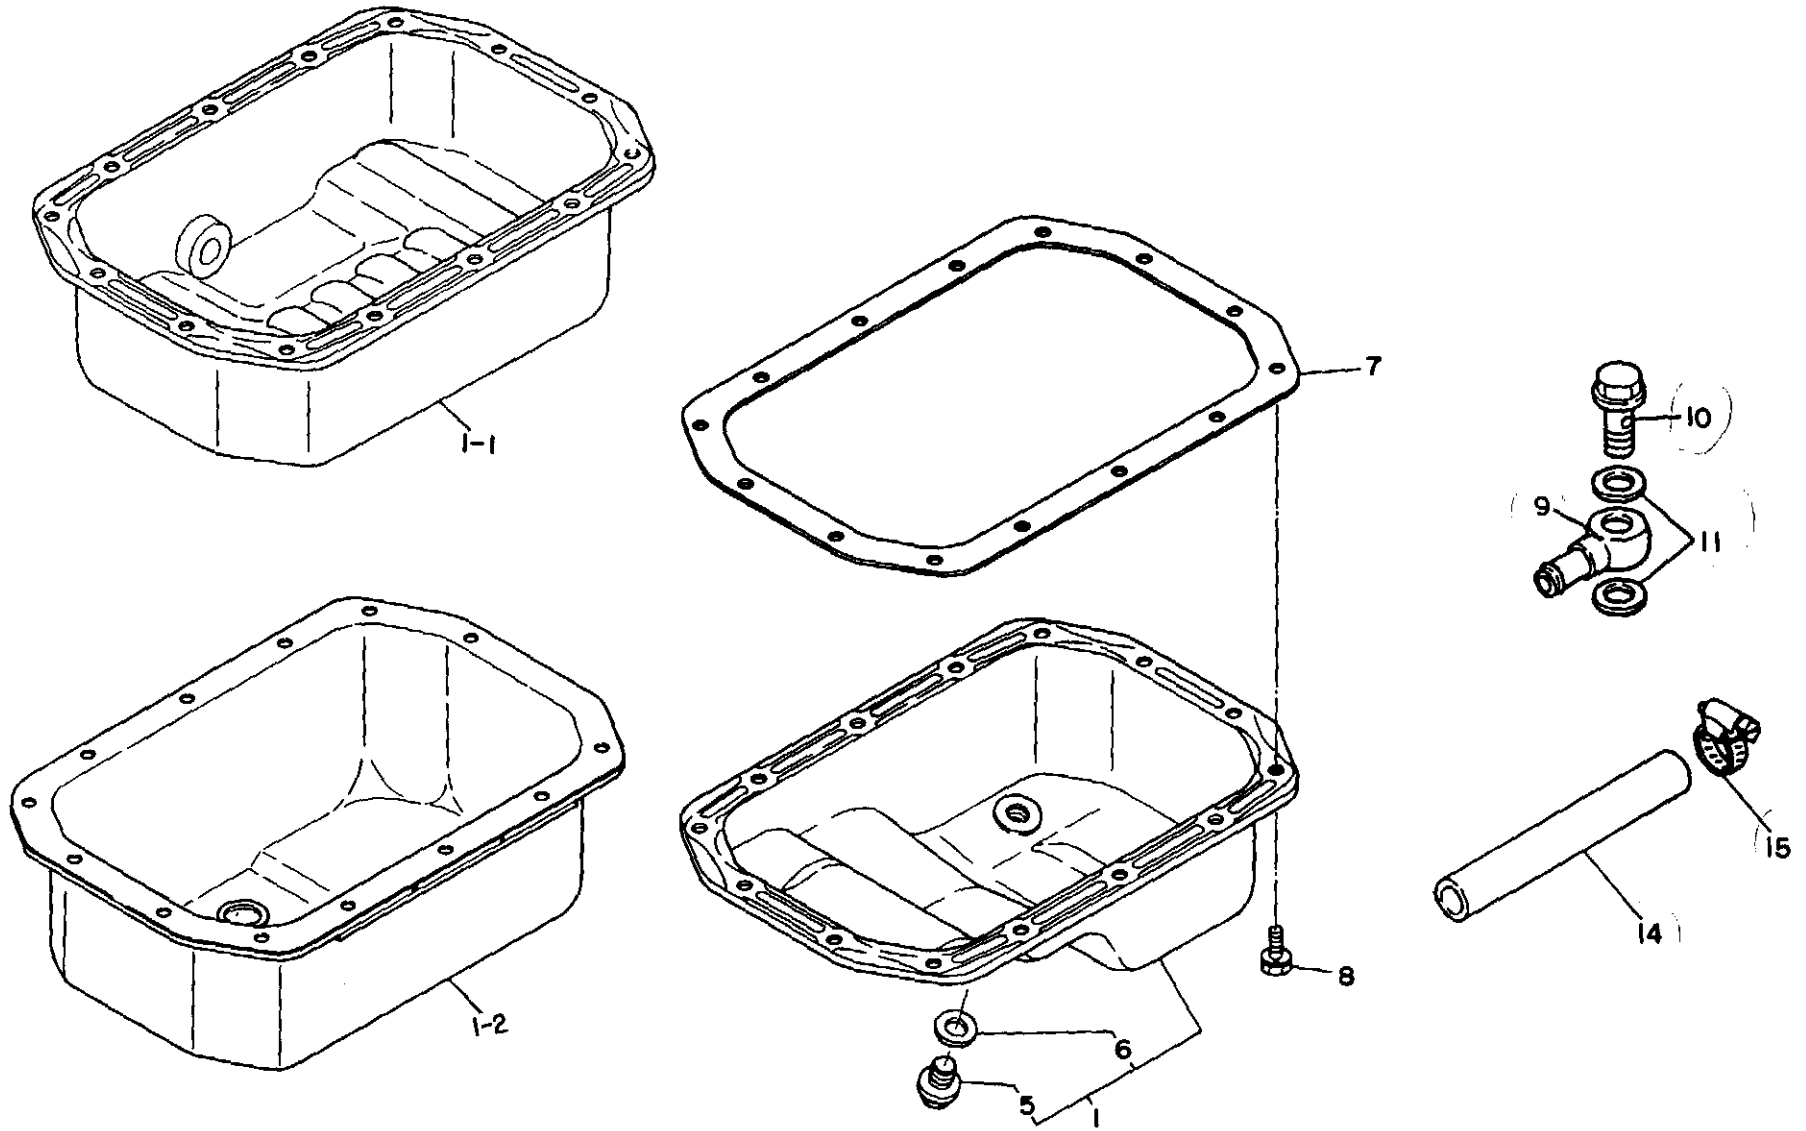

OIL PAN & OTHER PARTS (OIL LEVEL GAUGE, AIR BREATHER)

MEMO

6

6-1

OIL PUMP & FIXING PARTS

MEMO

CRANK SHAFT, CRANK BRG., PISTON, CONN. ROD & FLY WHEEL

VALVE MECHANISM (CAM SHAFT, IDLE GEAR, ROCKER ARM)