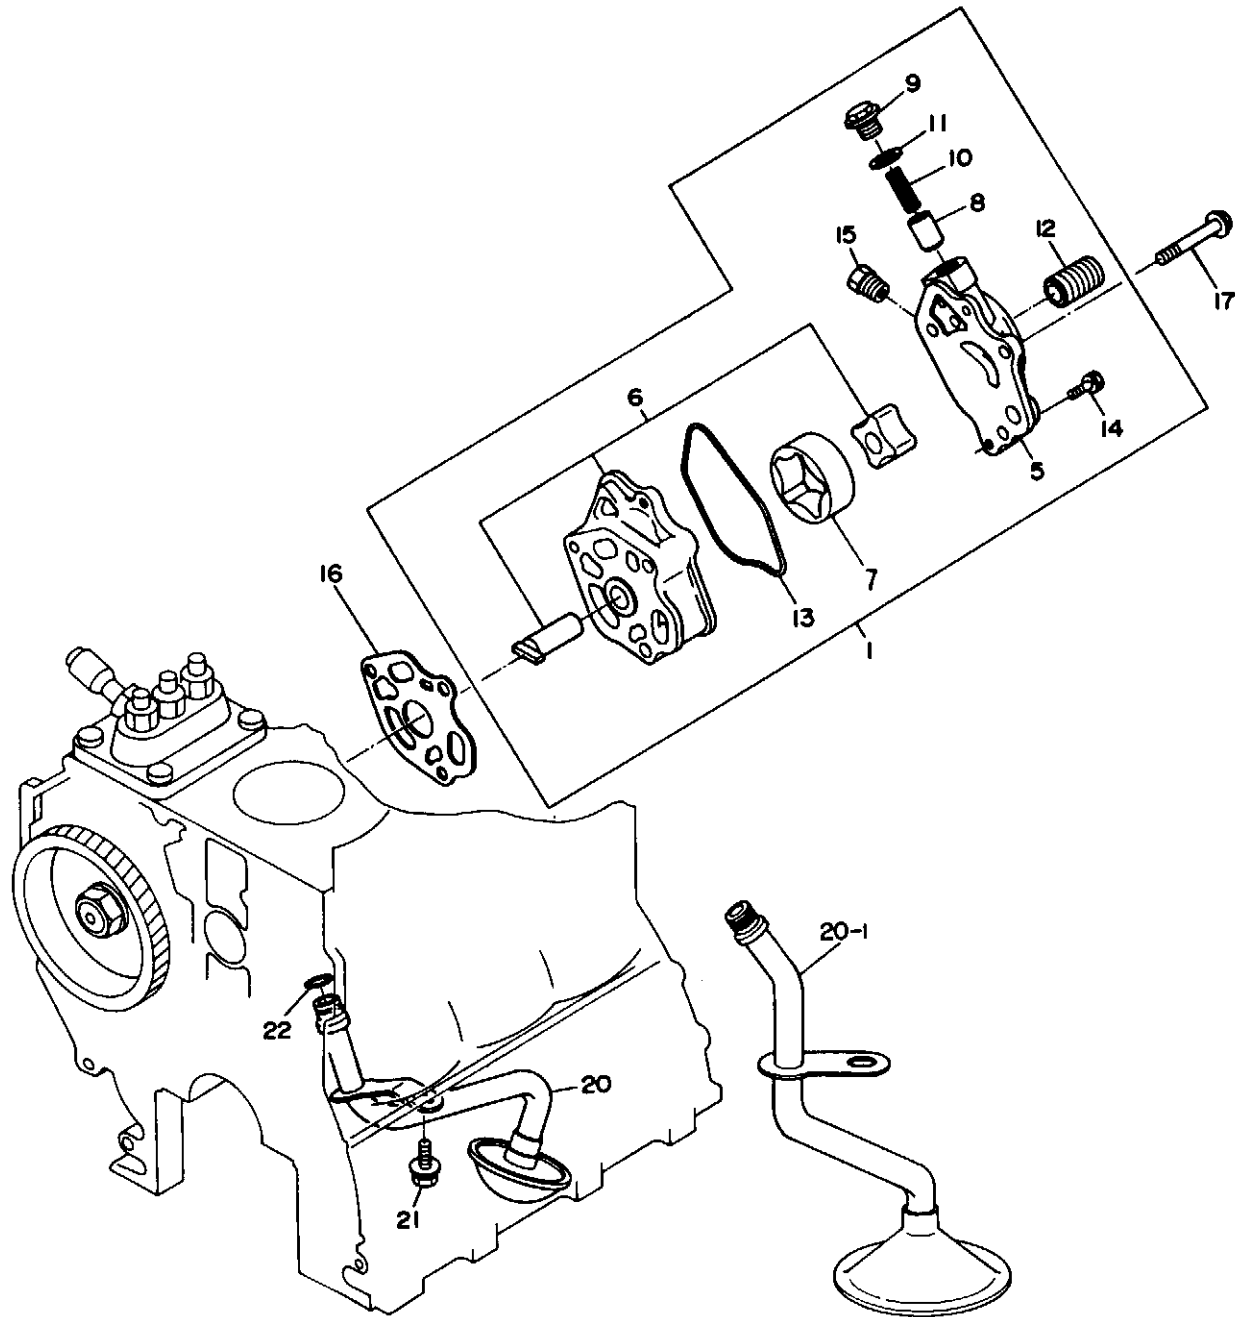

OIL PAN & OTHER PARTS (OIL LEVEL GAUGE, AIR BREATHER)

MEMO

6

6-1

OIL PUMP & FIXING PARTS

MEMO

CRANK SHAFT, CRANK BRG., PISTON, CONN. ROD & FLY WHEEL

VALVE MECHANISM (CAM SHAFT, IDLE GEAR, ROCKER ARM)

FUEL SYSTEM (INJ. NOZZLE, FUEL PIPE)

MEMO

ENGINE HANGER & FIXING PARTS

ENGINE CONTROL & FIXING PARTS

MEMO

INJECTION PUMP

MEMO

ELECTRICAL PARTS