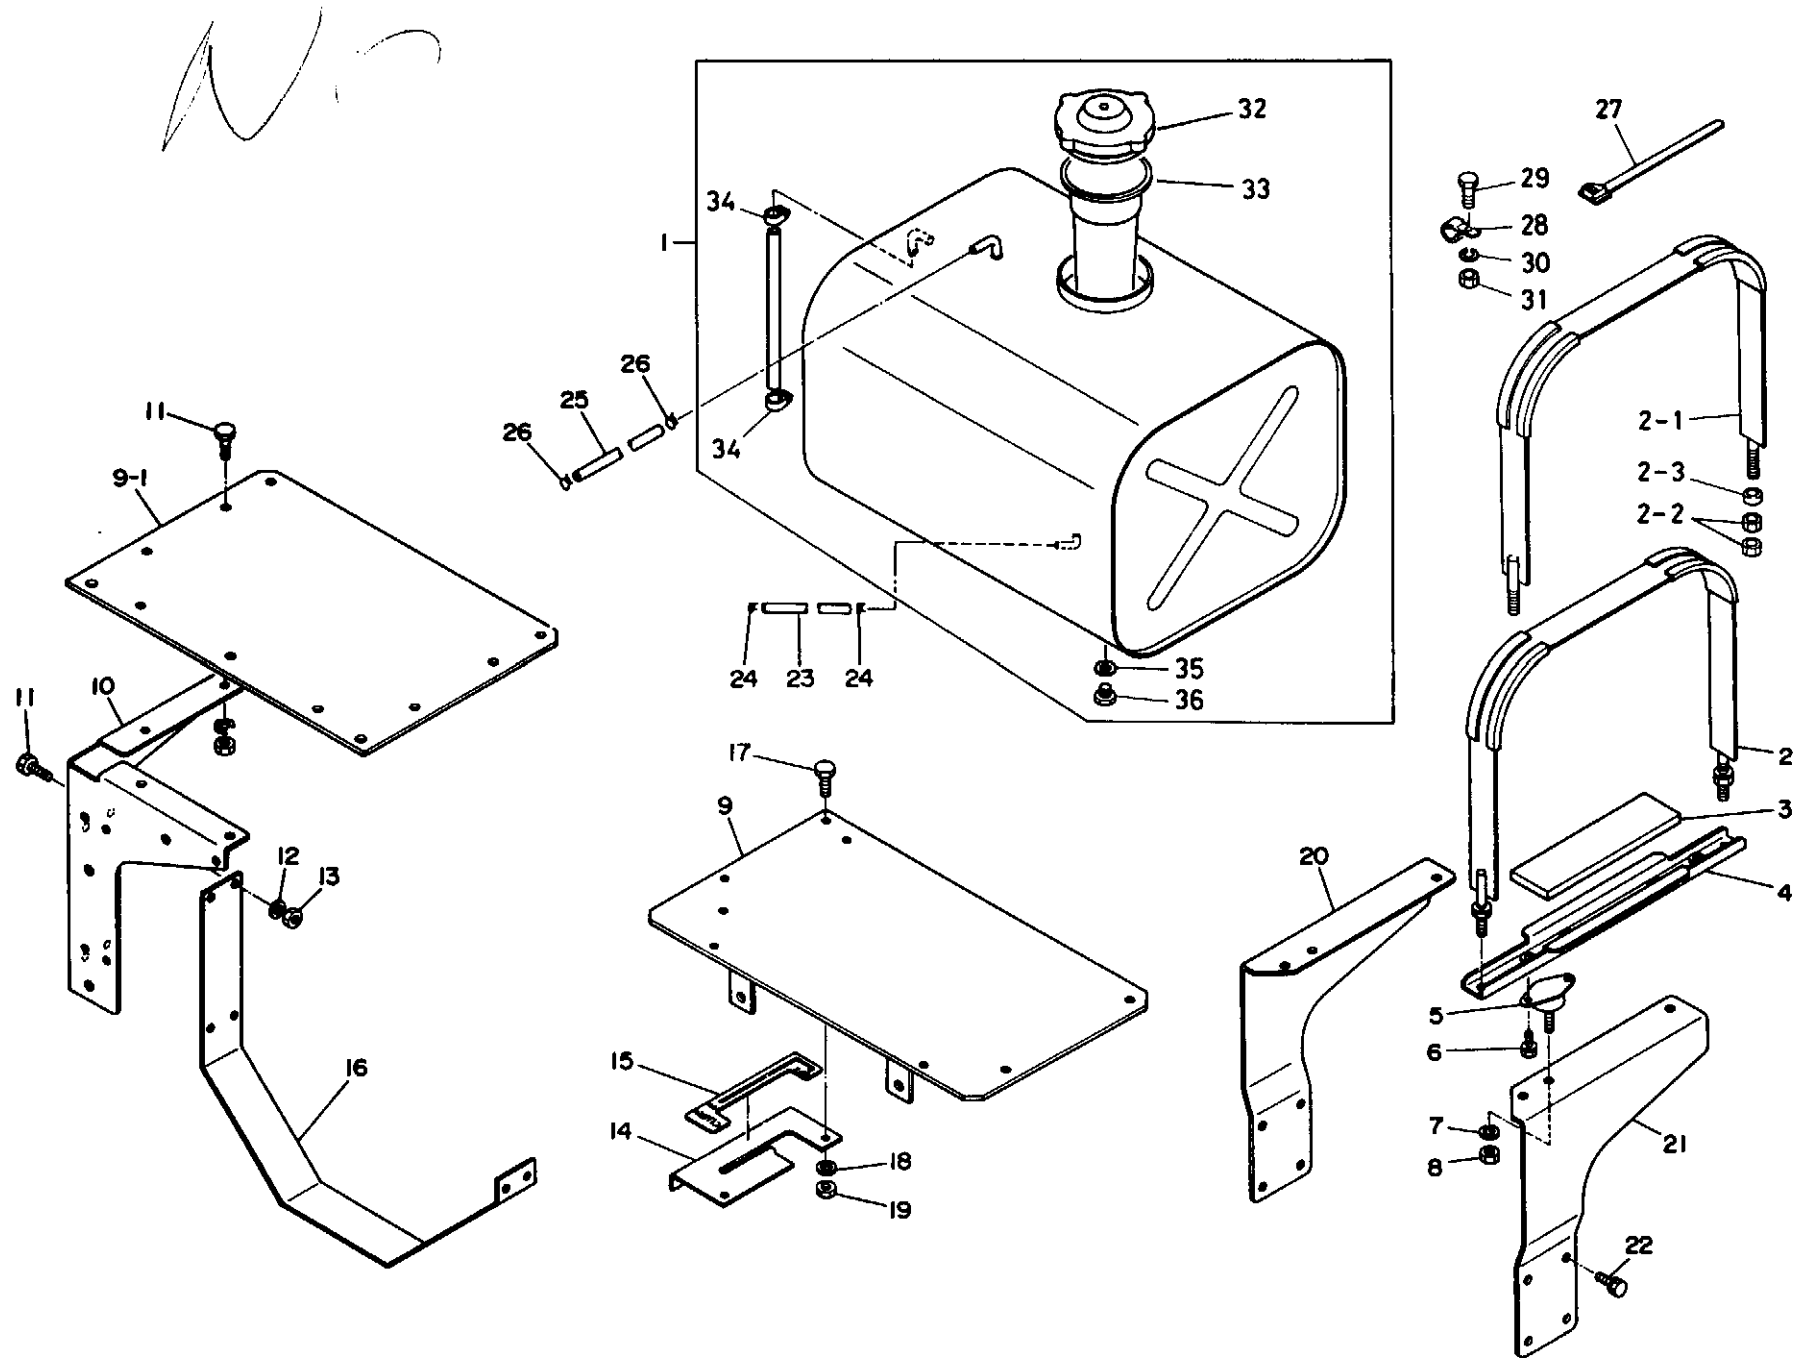

FUELTANK & OTHER PARTS