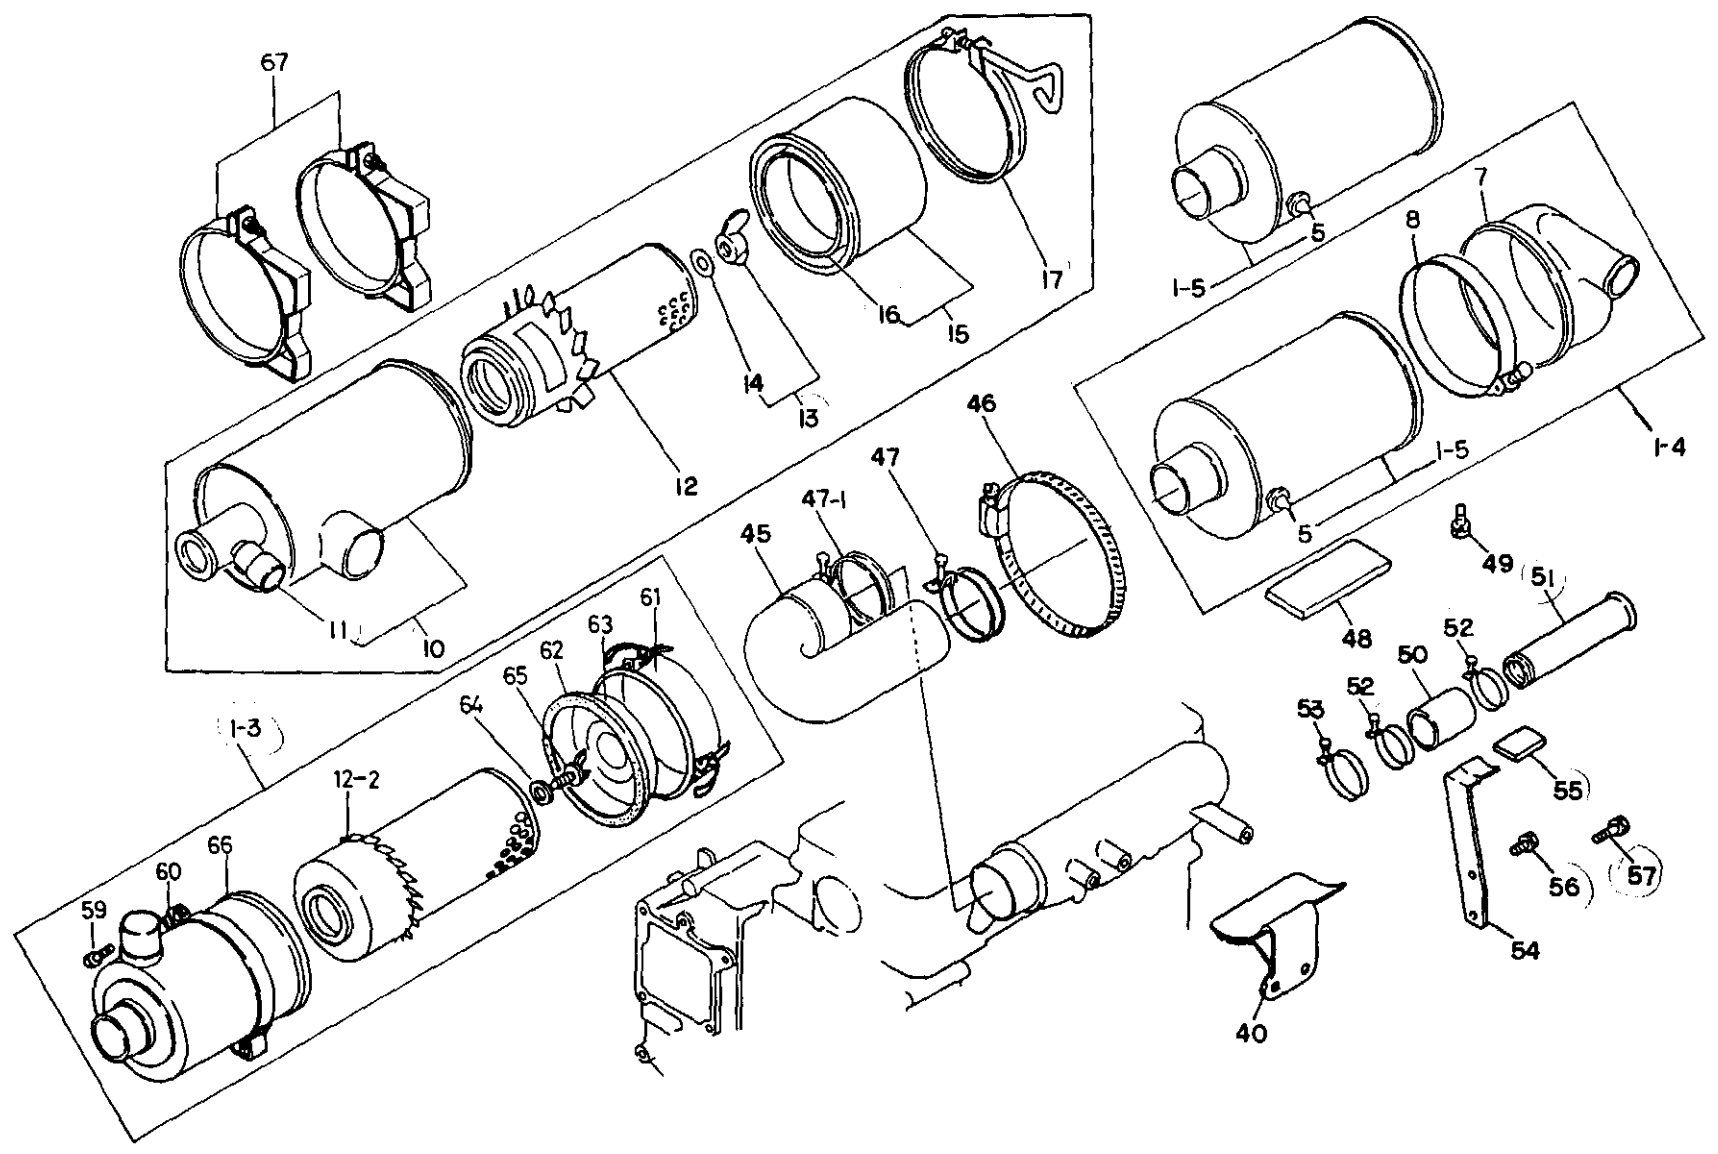

AIR CLEANER & OTHER PARTS