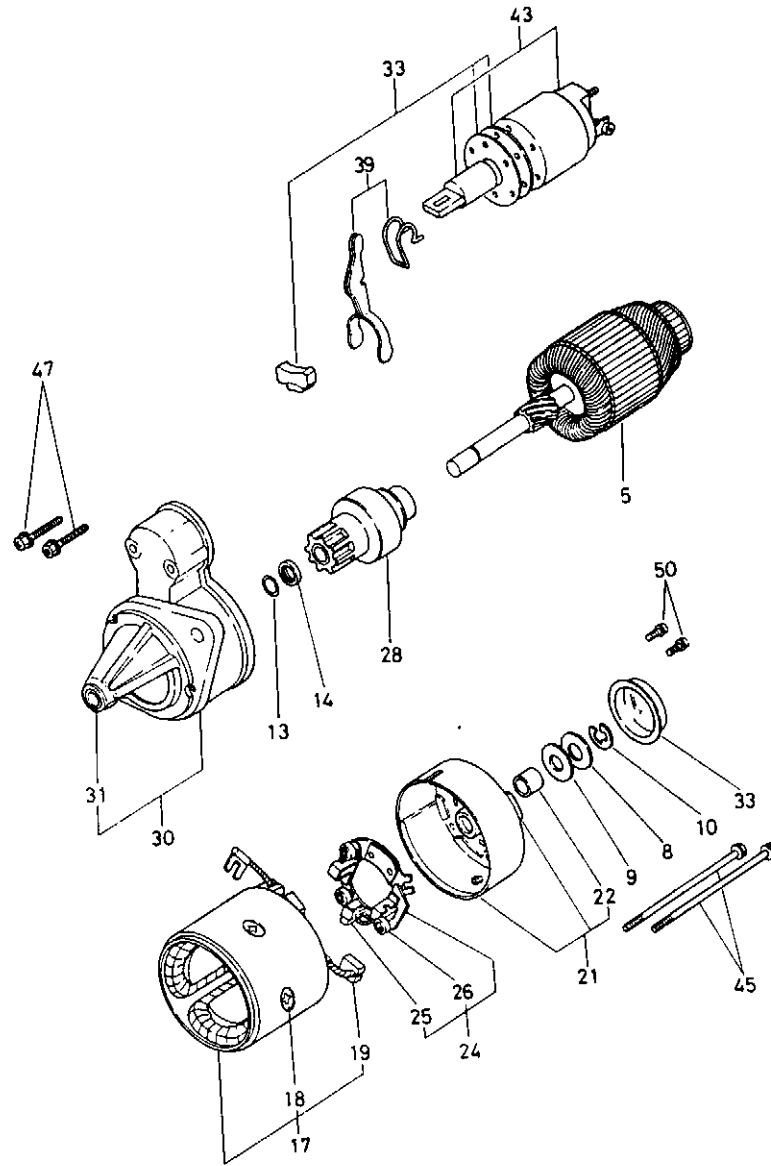

OIL PAN & OTHER PARTS (OIL LEVEL GAUGE, AIR BREATHER)

MEMO

6

6-1

OIL PUMP & FIXING PARTS

MEMO

CRANK SHAFT, CRANK BRG., PISTON, CONN. ROD & FLY WHEEL

VALVE MECHANISM (CAM SHAFT, IDLE GEAR, ROCKER ARM)

完材品の内容部品

COMPLETE PARTS

MEMO

INJECTION PUMP (DIESEL KIKI)

MEMO

NOZZLE HOLDER (DIESEL KIKI)

STARTER (HITACHI)

STARTER (NIKKO)