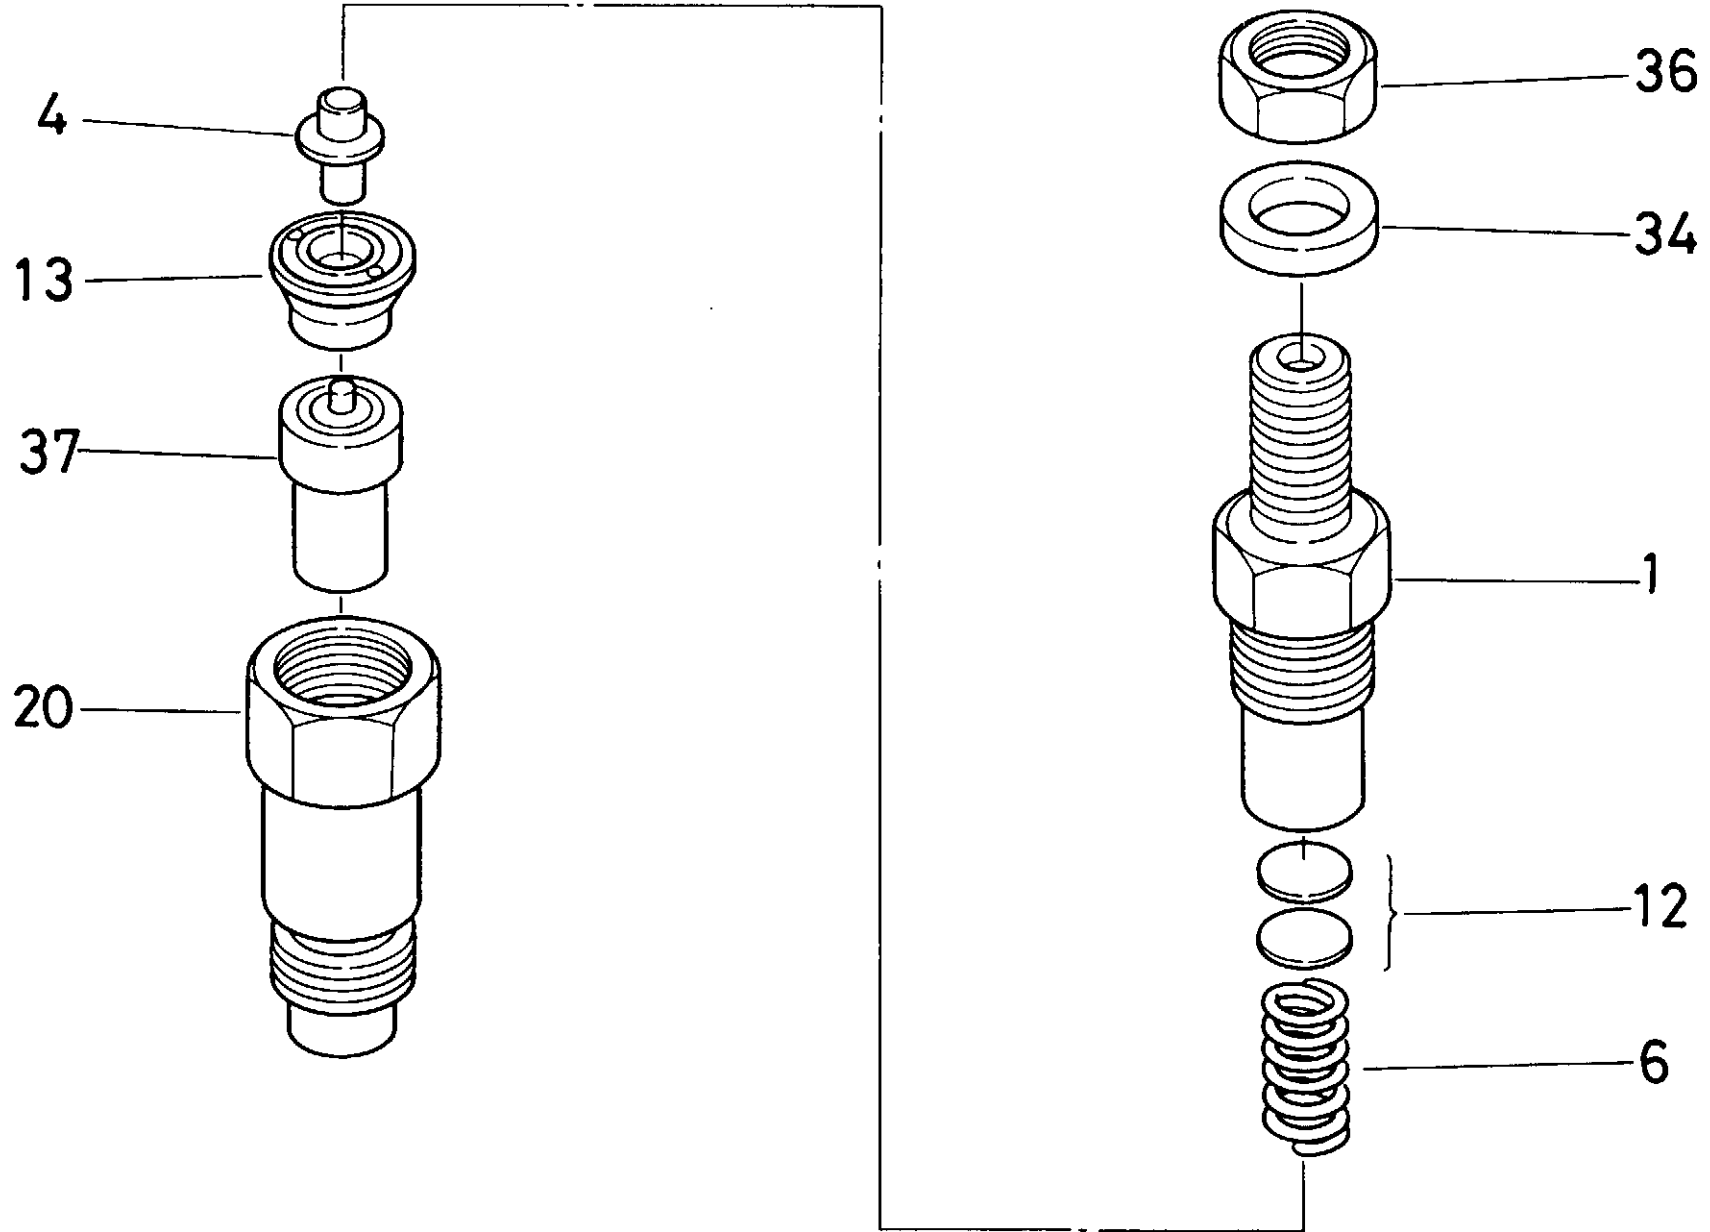

NOZZLE HOLDER (DIESEL KIKI)