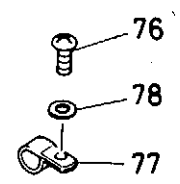

ELECTRICAL PARTS