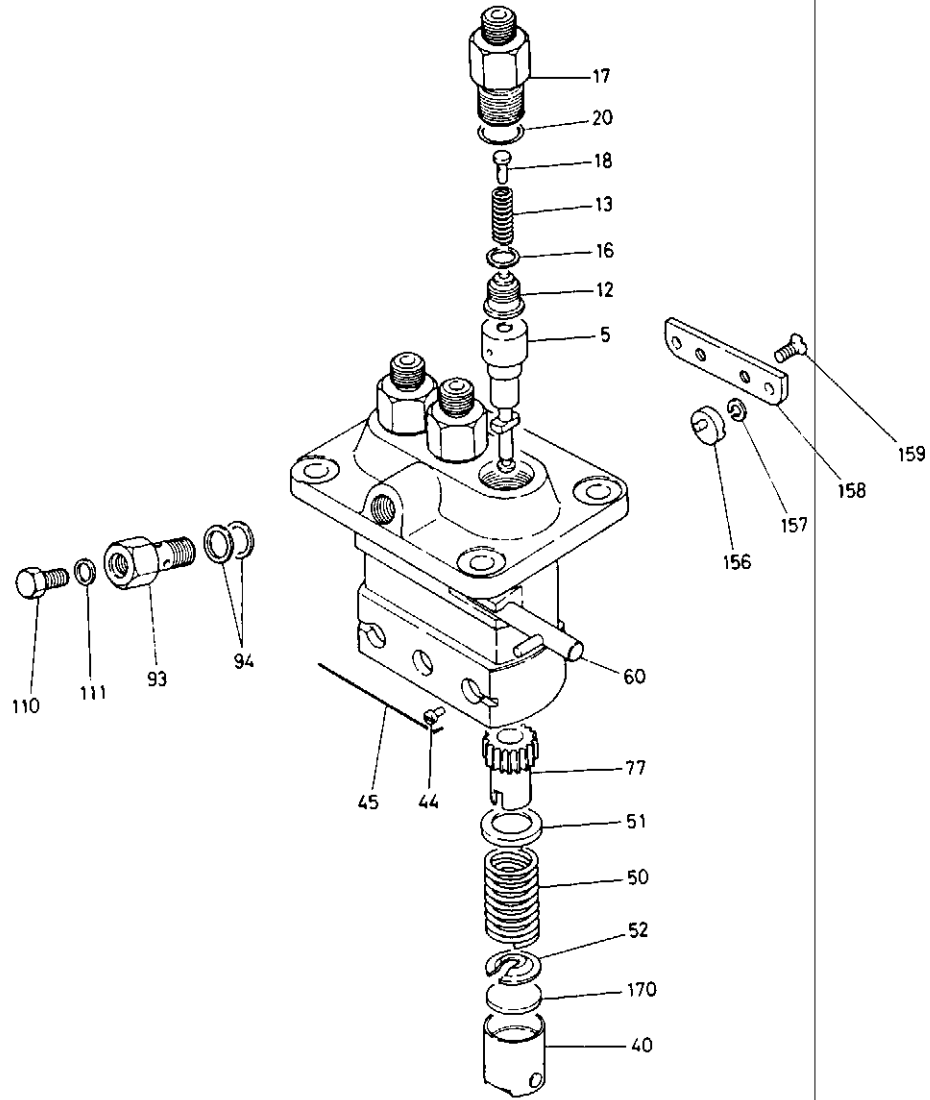

INJECTION PUMP (DIESEL KIKI)