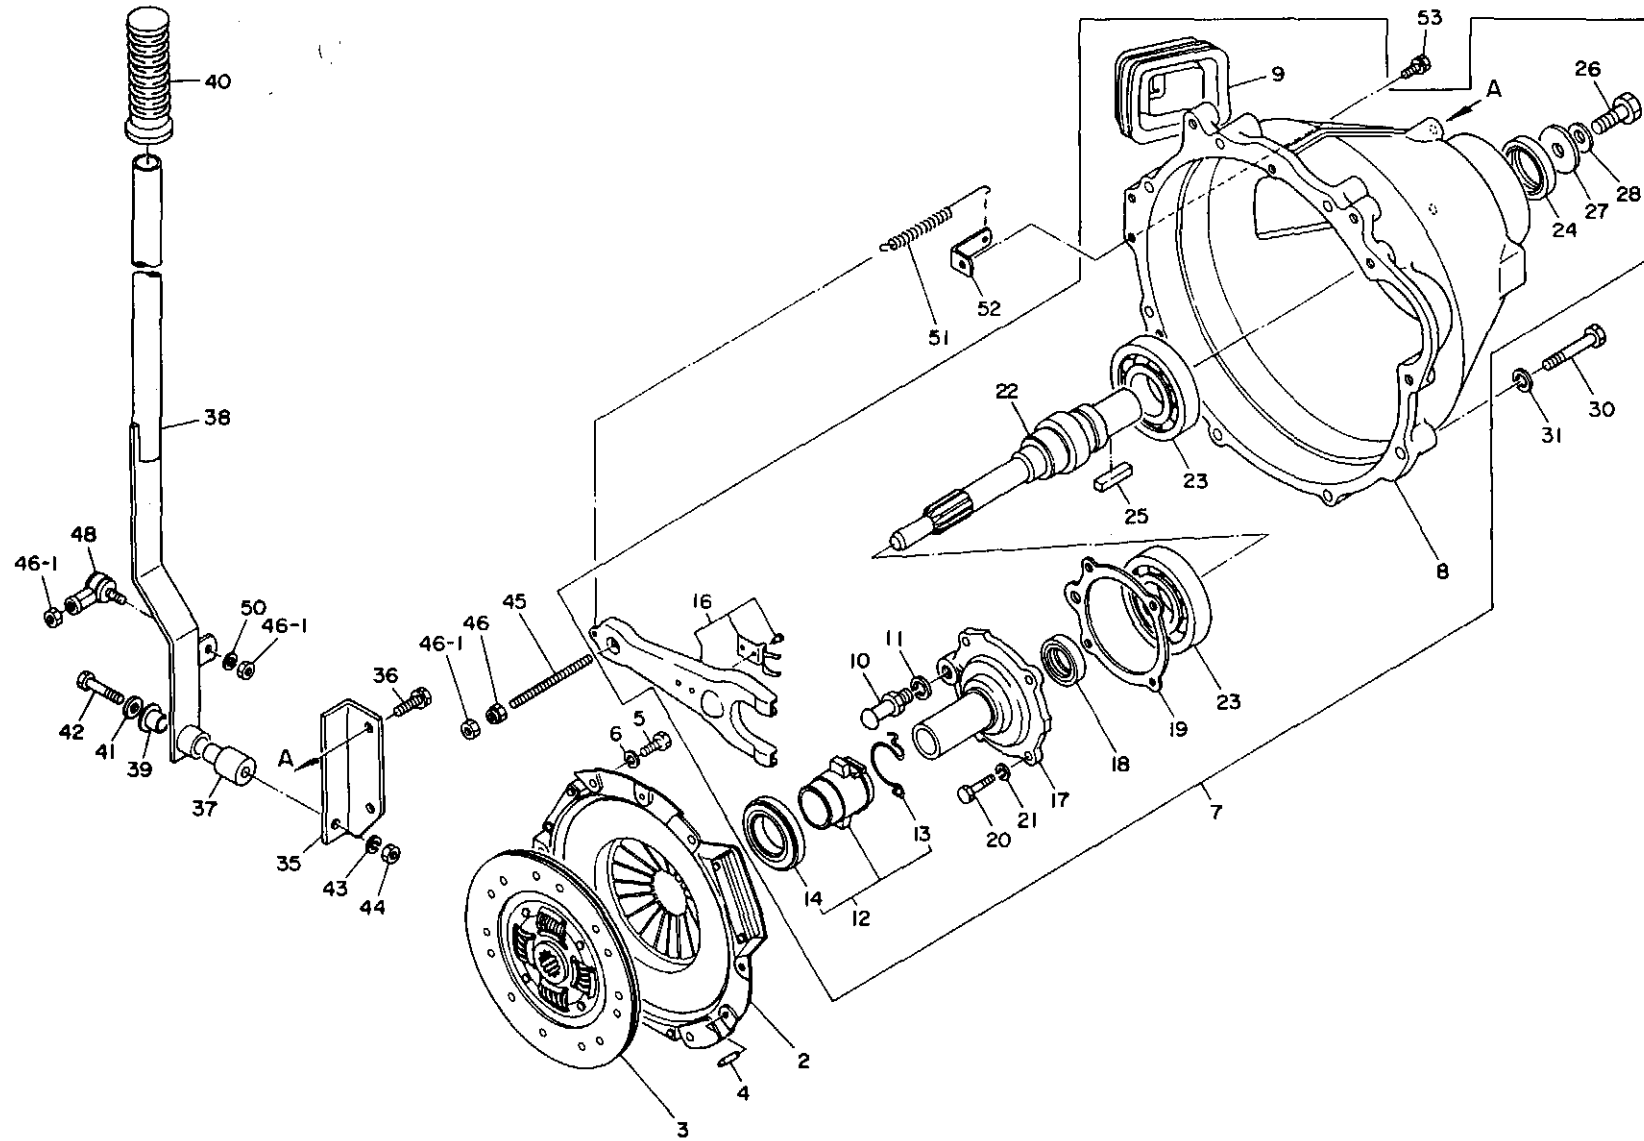

POWERDRIVE & OTHERPARTS