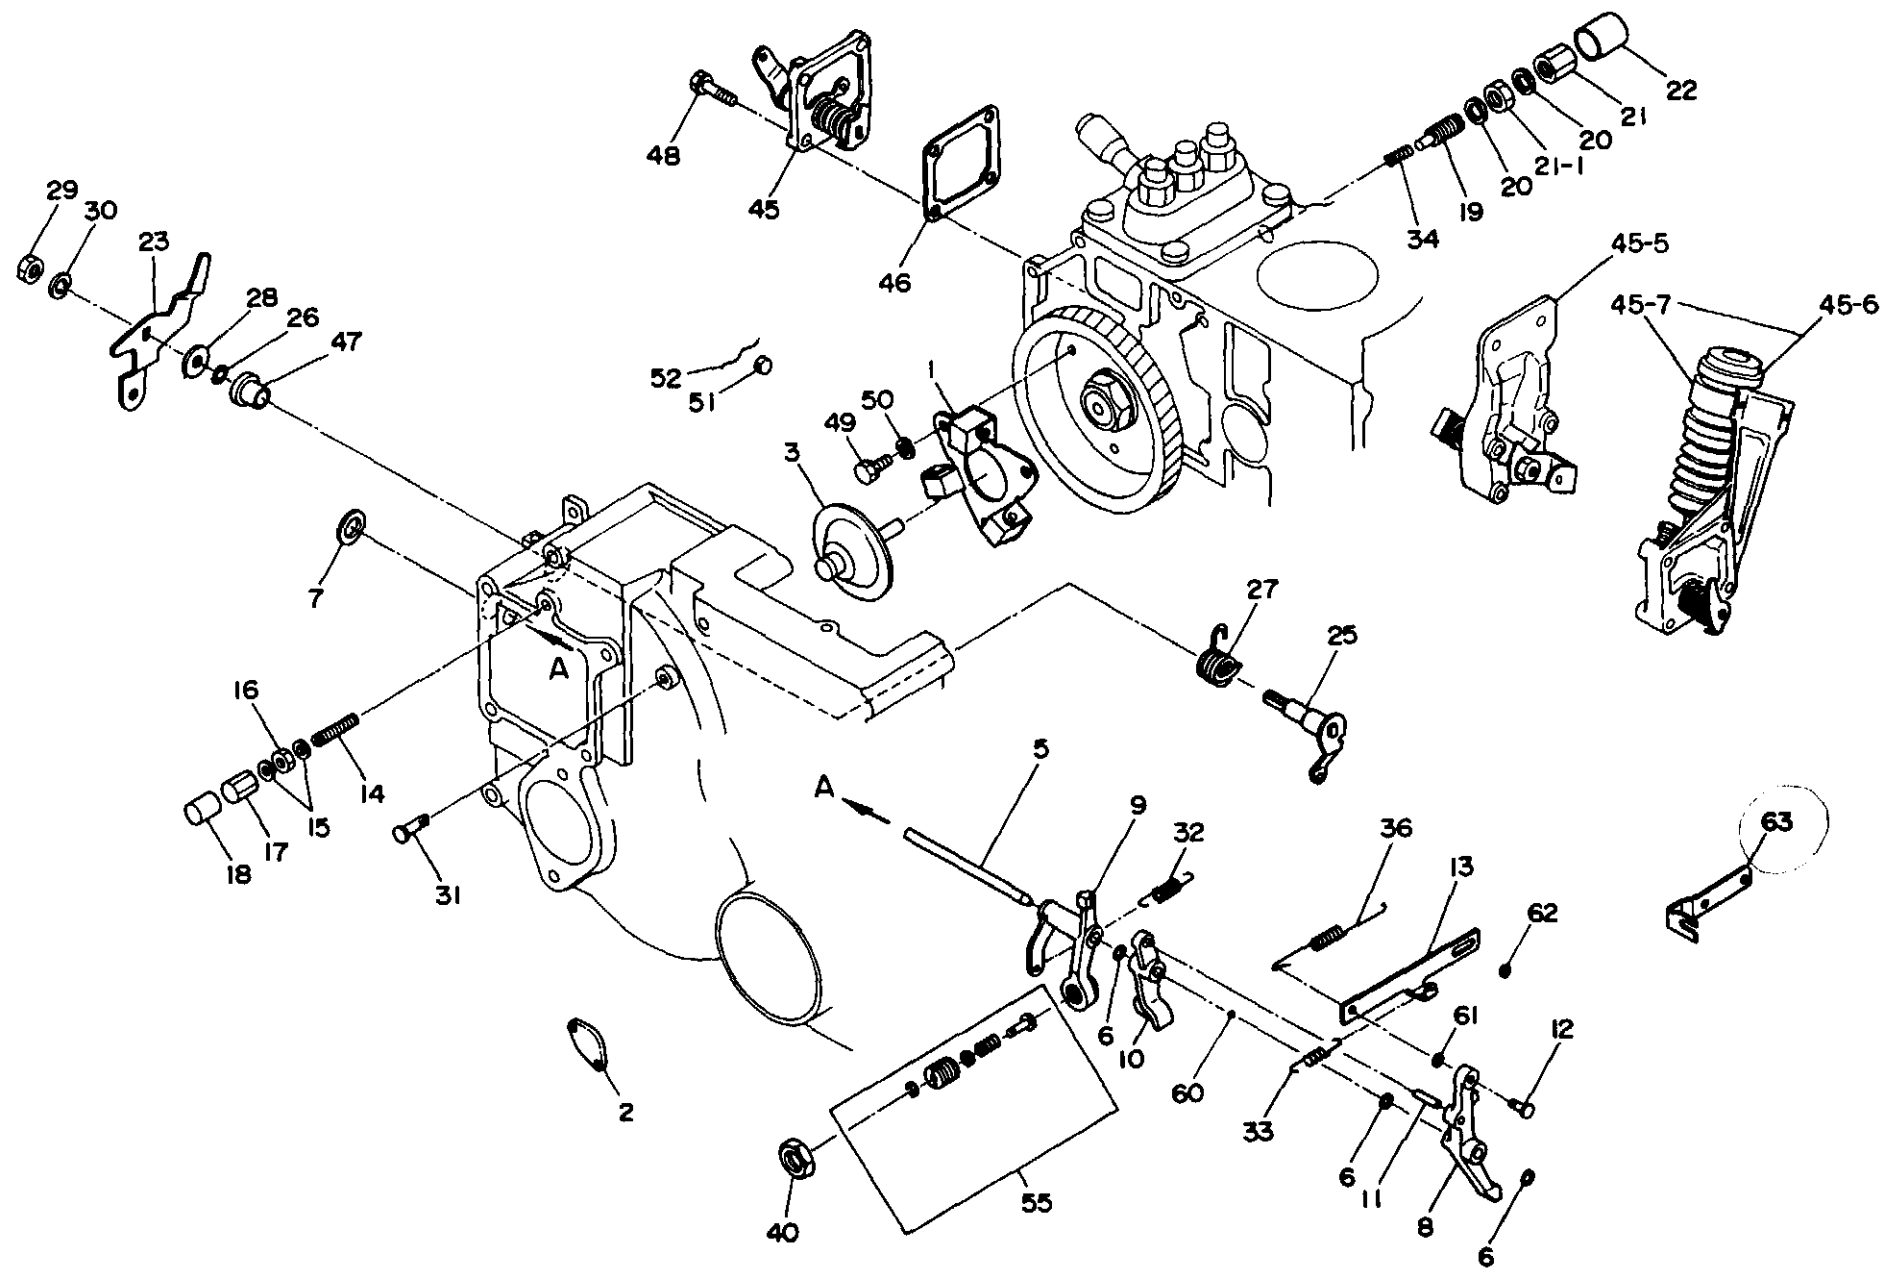

TIMING CHAIN CASE