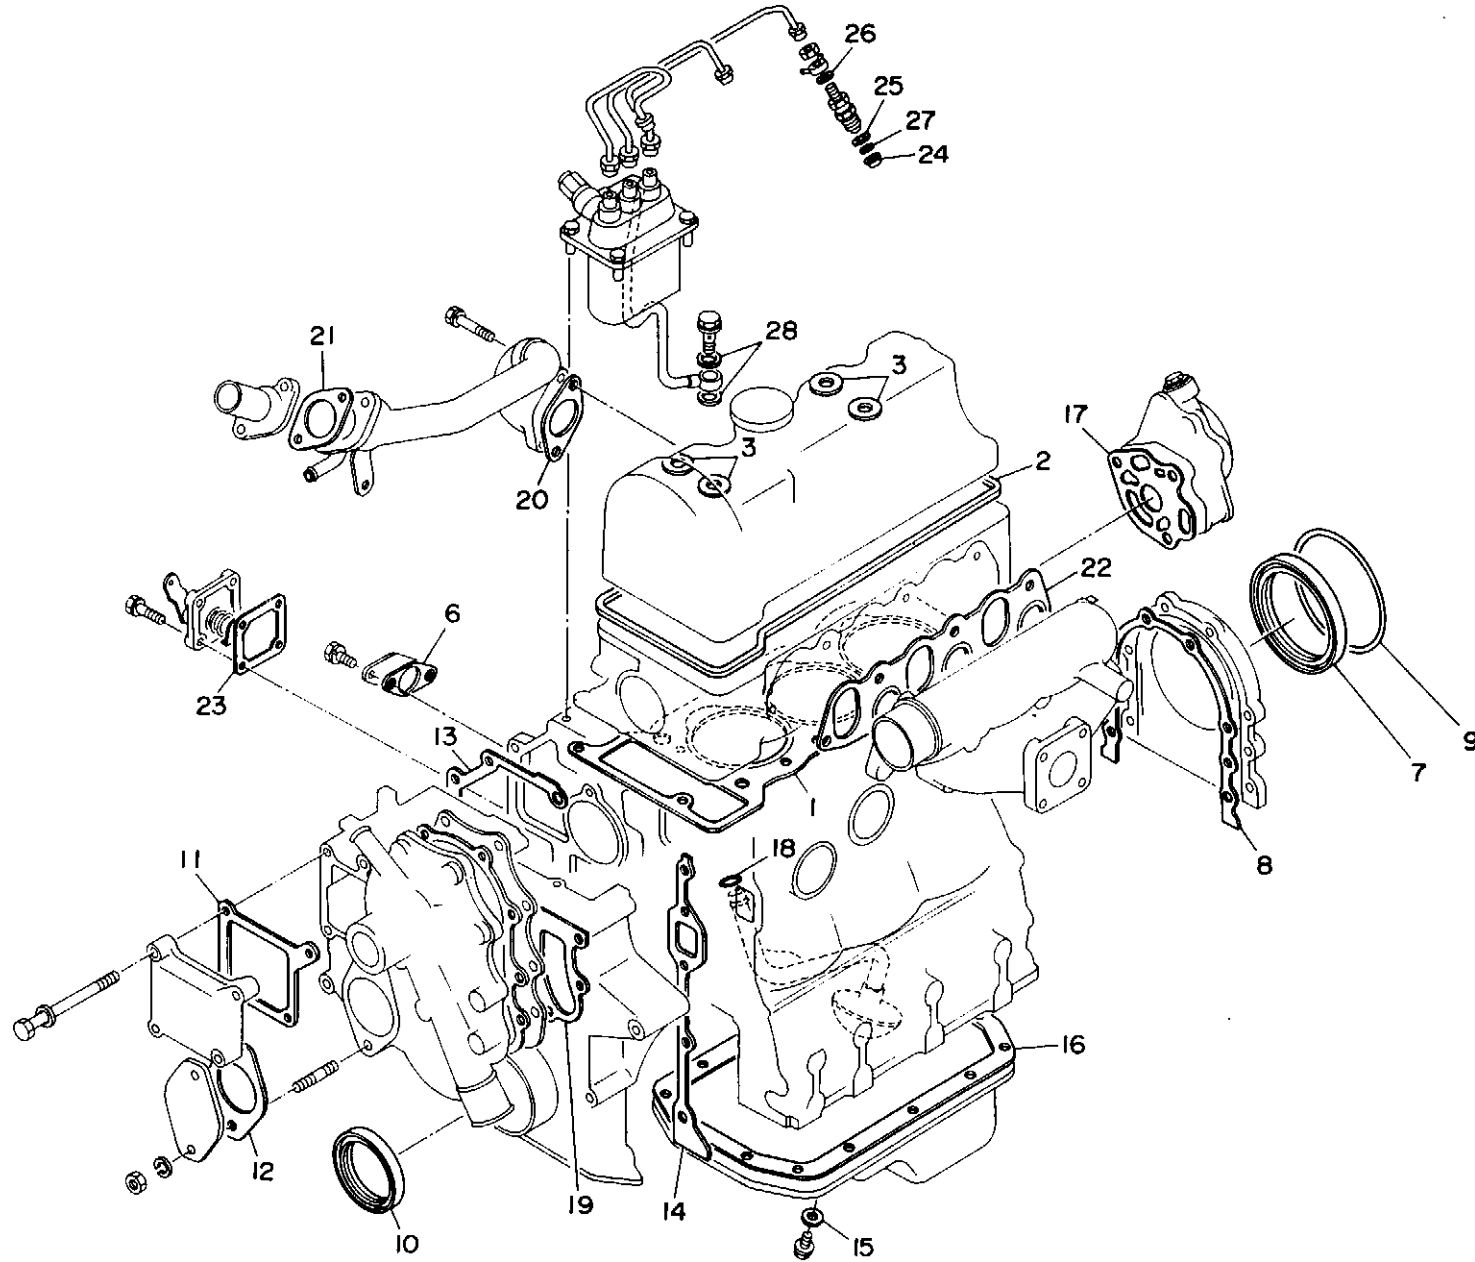

ISUZU DIESEL ENGINE

3KA1 - 3KB1 - 3KC1

PARTS CATALOG

3K1型エンジン外観図

F

F-1

REPAIR KIT ENGINE OVERHAUL

MEMO

OIL PAN & OTHER PARTS (OIL LEVEL GAUGE, AIR BREATHER)

MEMO

6

6-1

OIL PUMP & FIXING PARTS

MEMO

CRANK SHAFT, CRANK BRG., PISTON, CONN. ROD & FLY WHEEL

VALVE MECHANISM (CAM SHAFT, IDLE GEAR, ROCKER ARM)