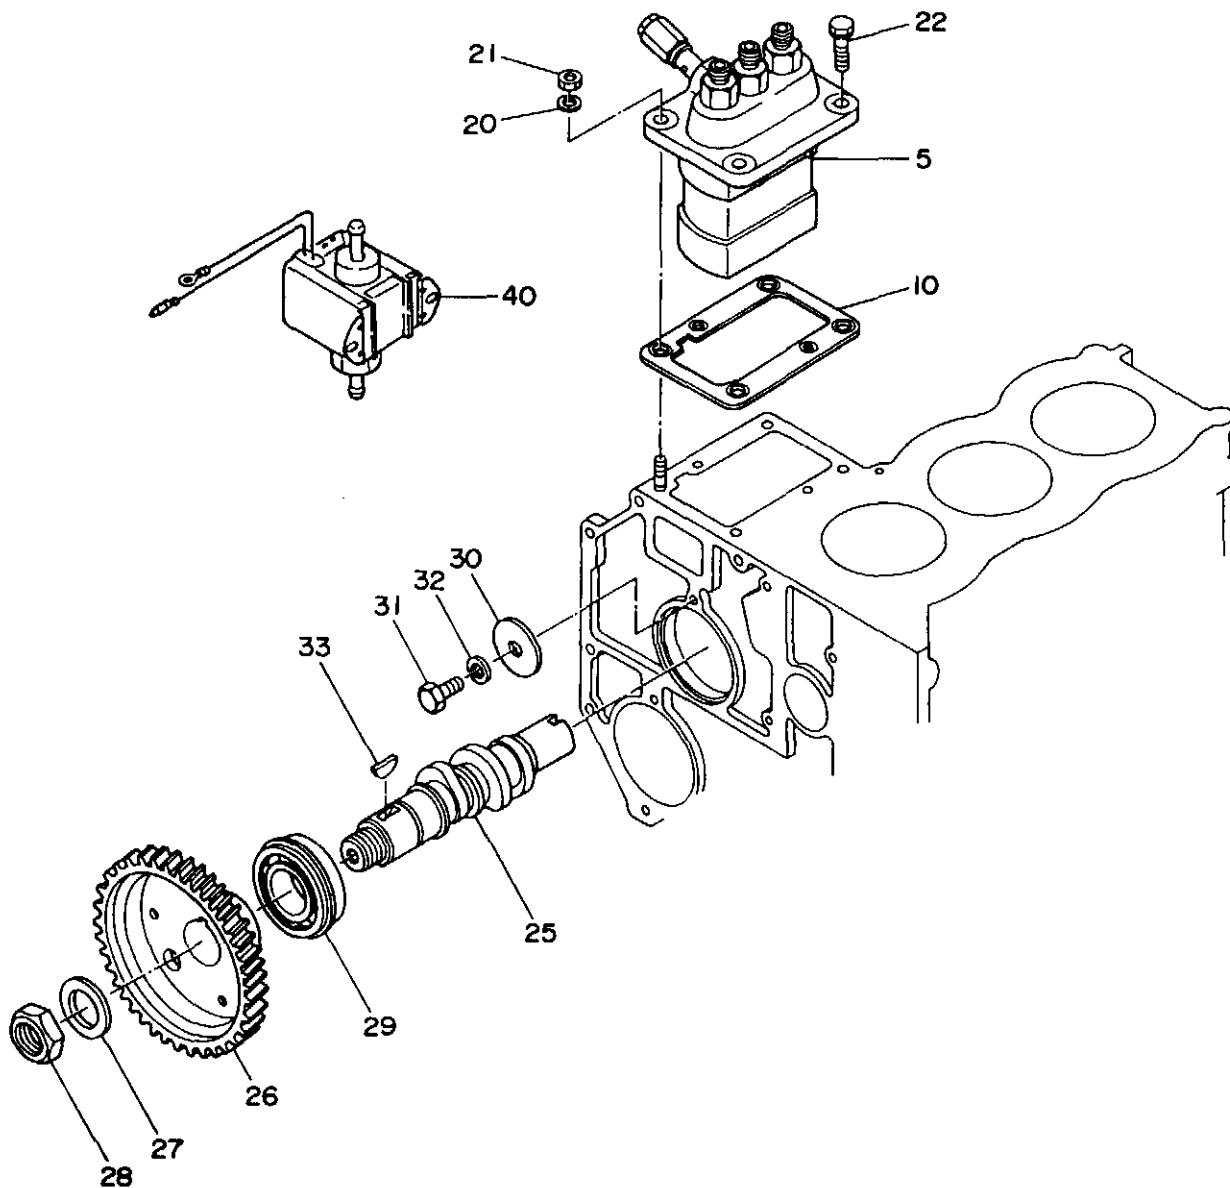

OIL PAN & OTHER PARTS (OIL LEVEL GAUGE, AIR BREATHER)

MEMO

6

6-1

OIL PUMP & FIXING PARTS

MEMO

CRANK SHAFT, CRANK BRG., PISTON, CONN. ROD & FLY WHEEL

VALVE MECHANISM (CAM SHAFT, IDLE GEAR, ROCKER ARM)

FUEL SYSTEM (INJ. NOZZLE, FUEL PIPE)

MEMO

ENGINE HANGER & FIXING PARTS

ENGINE CONTROL & FIXING PARTS

MEMO

INJECTION PUMP

MEMO

ELECTRICAL PARTS