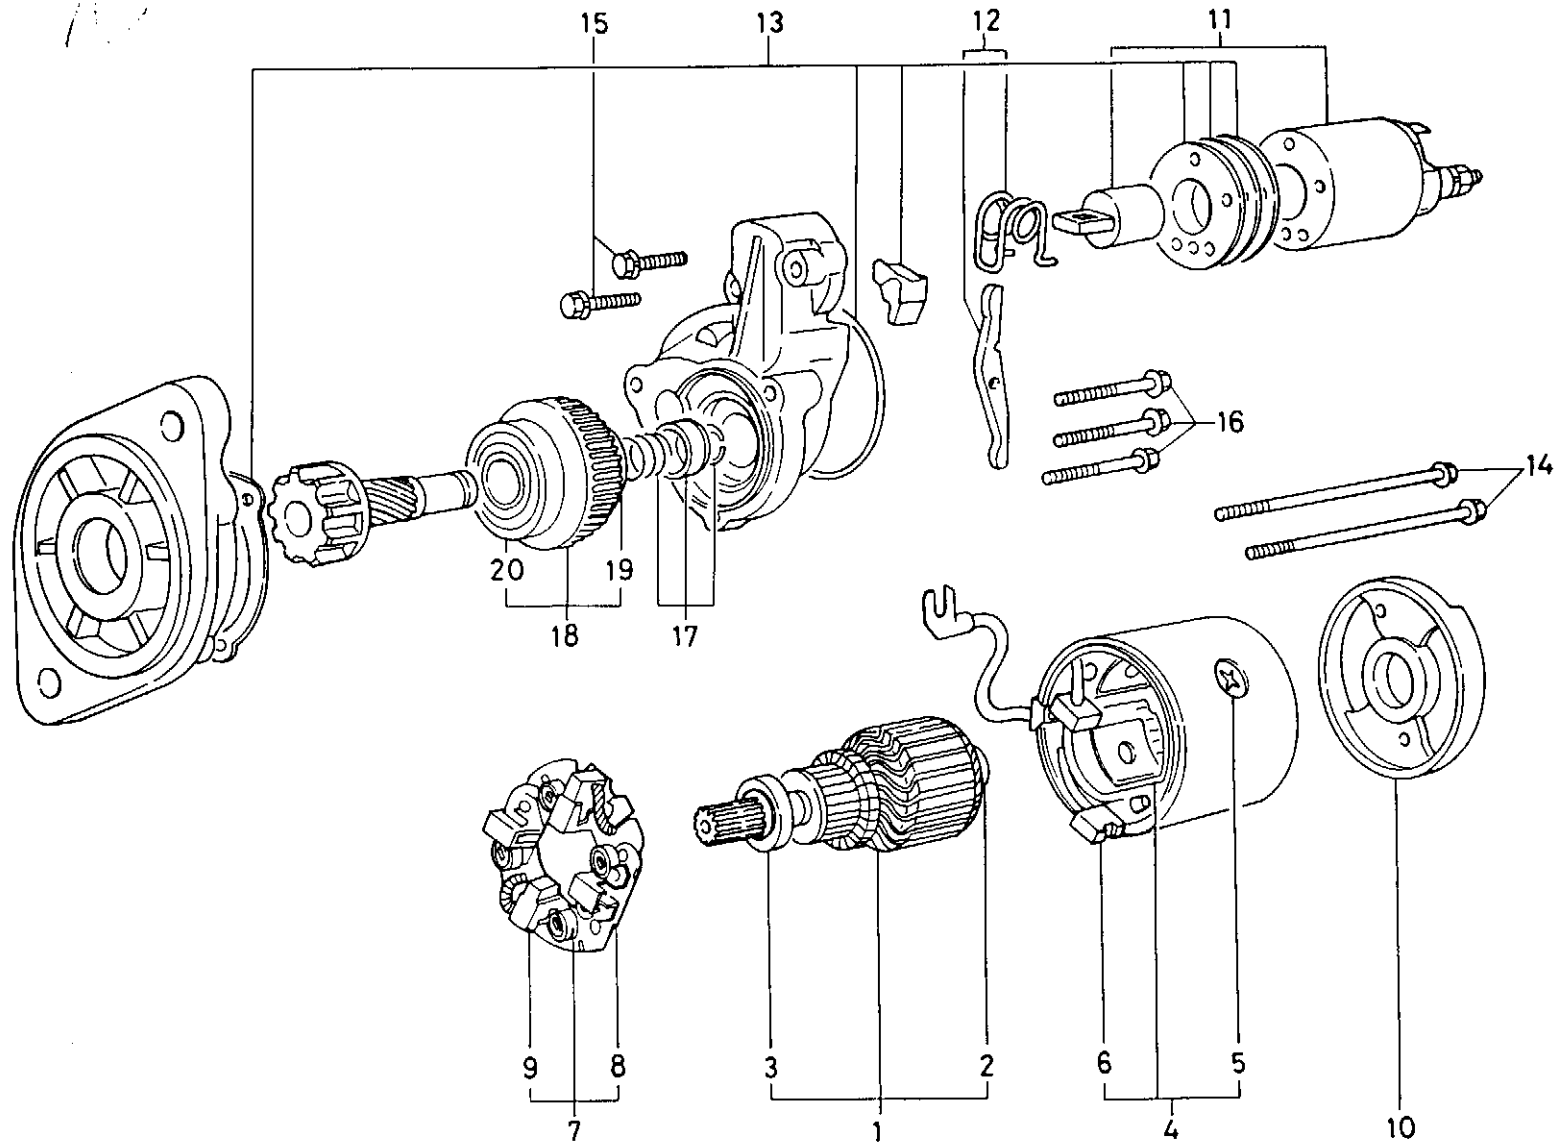

STARTER (NIKKO)